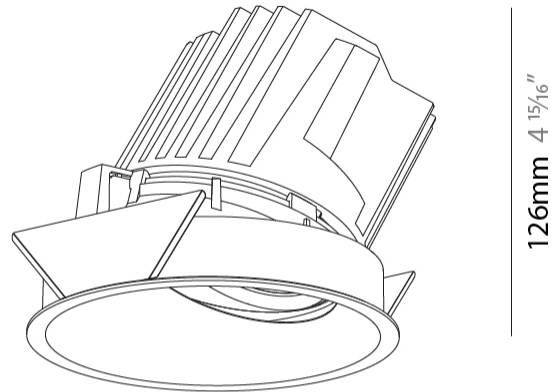

GENERAL

Series: Bioniq
 Subseries: Bioniq Round Wallwash
 Brand: Prolicht
 Division: Architectural
 Mounting Type: Recessed
 Mounting Location: Ceiling
 Subcategory: Wallwash

PHYSICAL

Shape: Round
 Diameter (mm): 139
 Diameter (in): 5 1/2
 Height (mm): 126
 Height (in): 4 15/16
 Ceiling Thickness (mm): 10 / 12.5 / 15
 Ceiling Thickness (in): 3/8 or 1/2 or 9/16
 Min. Recessing Depth (mm): 140
 Min. Recessing Depth (in): 5 1/2
 Light Distribution: Adjustable / Asymmetric
 Weight (kg): 0.811
 Weight (lbs): 1.79
 Fixture Finish: SSR / BKV / CWI / CRY / HAB / UFT / ITA / RUA / FTG / MYG / LOD / PUS / FRO / FUP / KIA / POP / BLS / SPG / MEY / GOH / GUM / CHC / COM / ABZ / JAG / OBR / MOS / ROR
 Fixture Material: Aluminum Die Cast
 Cut-out Measurements: 130mm / 5 1/8"

OPTICAL

Reflector°: 10
 Adjustability: Fixed

RATINGS AND CERTIFICATIONS

Certified By: Certified for North American Standards
 IP rating: IP20

126mm 4 15/16"

Ø 125mm 4 15/16"
 Ø 139mm 5 1/2"

BIONIQ ROUND WALLWASH RECESSED

GENERAL

Series: Bioniq
 Subseries: Bioniq Round Pinhole
 Brand: Prolicht
 Division: Architectural
 Mounting Type: Recessed
 Mounting Location: Ceiling
 Subcategory: Downlight

PHYSICAL

Shape: Round
 Diameter (mm): 139
 Diameter (in): 5 1/2
 Height (mm): 126
 Height (in): 4 15/16
 Ceiling Thickness (mm): 10 / 12.5 / 15
 Ceiling Thickness (in): 3/8 or 1/2 or 9/16
 Min. Recessing Depth (mm): 140
 Min. Recessing Depth (in): 5 1/2
 Light Distribution: Adjustable / Downlight
 Weight (kg): 0.86
 Weight (lbs): 1.9
 Fixture Finish: SSR / BKV / CWI / CRY / HAB / UFT / ITA / RUA / FTG / MYG / LOD / PUS / FRO / FUP / KIA / POP / BLS / SPG / MEY / GOH / GUM / CHC / COM / ABZ / JAG / OBR / MOS / ROR
 Fixture Material: Aluminum Die Cast
 Cut-out Measurements: 130mm / 5 1/8"